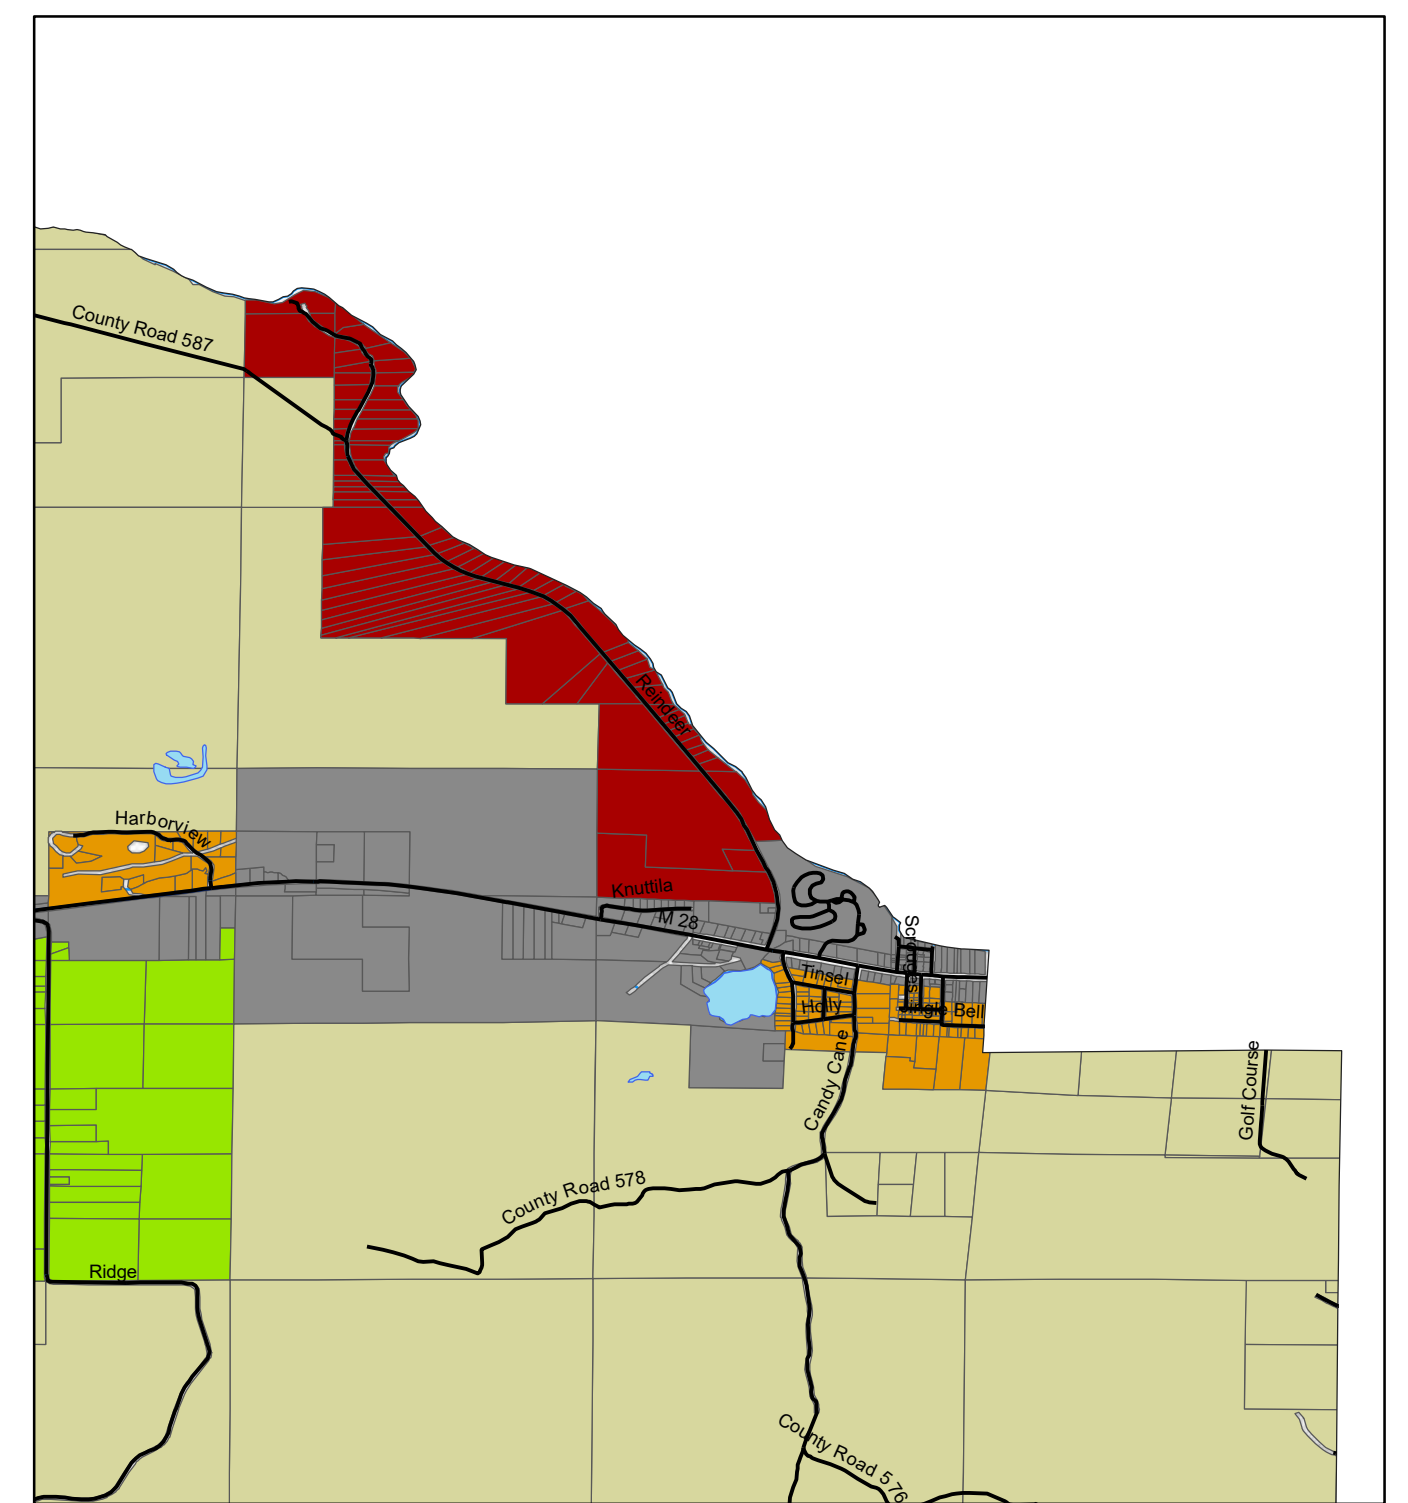

# AuTrain Township Zoning

Alger Co

05/05/2022

1:47,655

**Au Train**

**Christmas**

**Detail Location**

## Legend

~ Au Train Roads

## Zoning

- LS/R1
- LS/R2
- R1/R2
- RR1/RR2
- TD
- T/RP
- C
- M

Adopted:  
Effective:  
Amended with effective:

This is to certify that this is the Official Zoning Map for the Township of Au Train (Alger County) as adopted by the Au Train Township Board on...