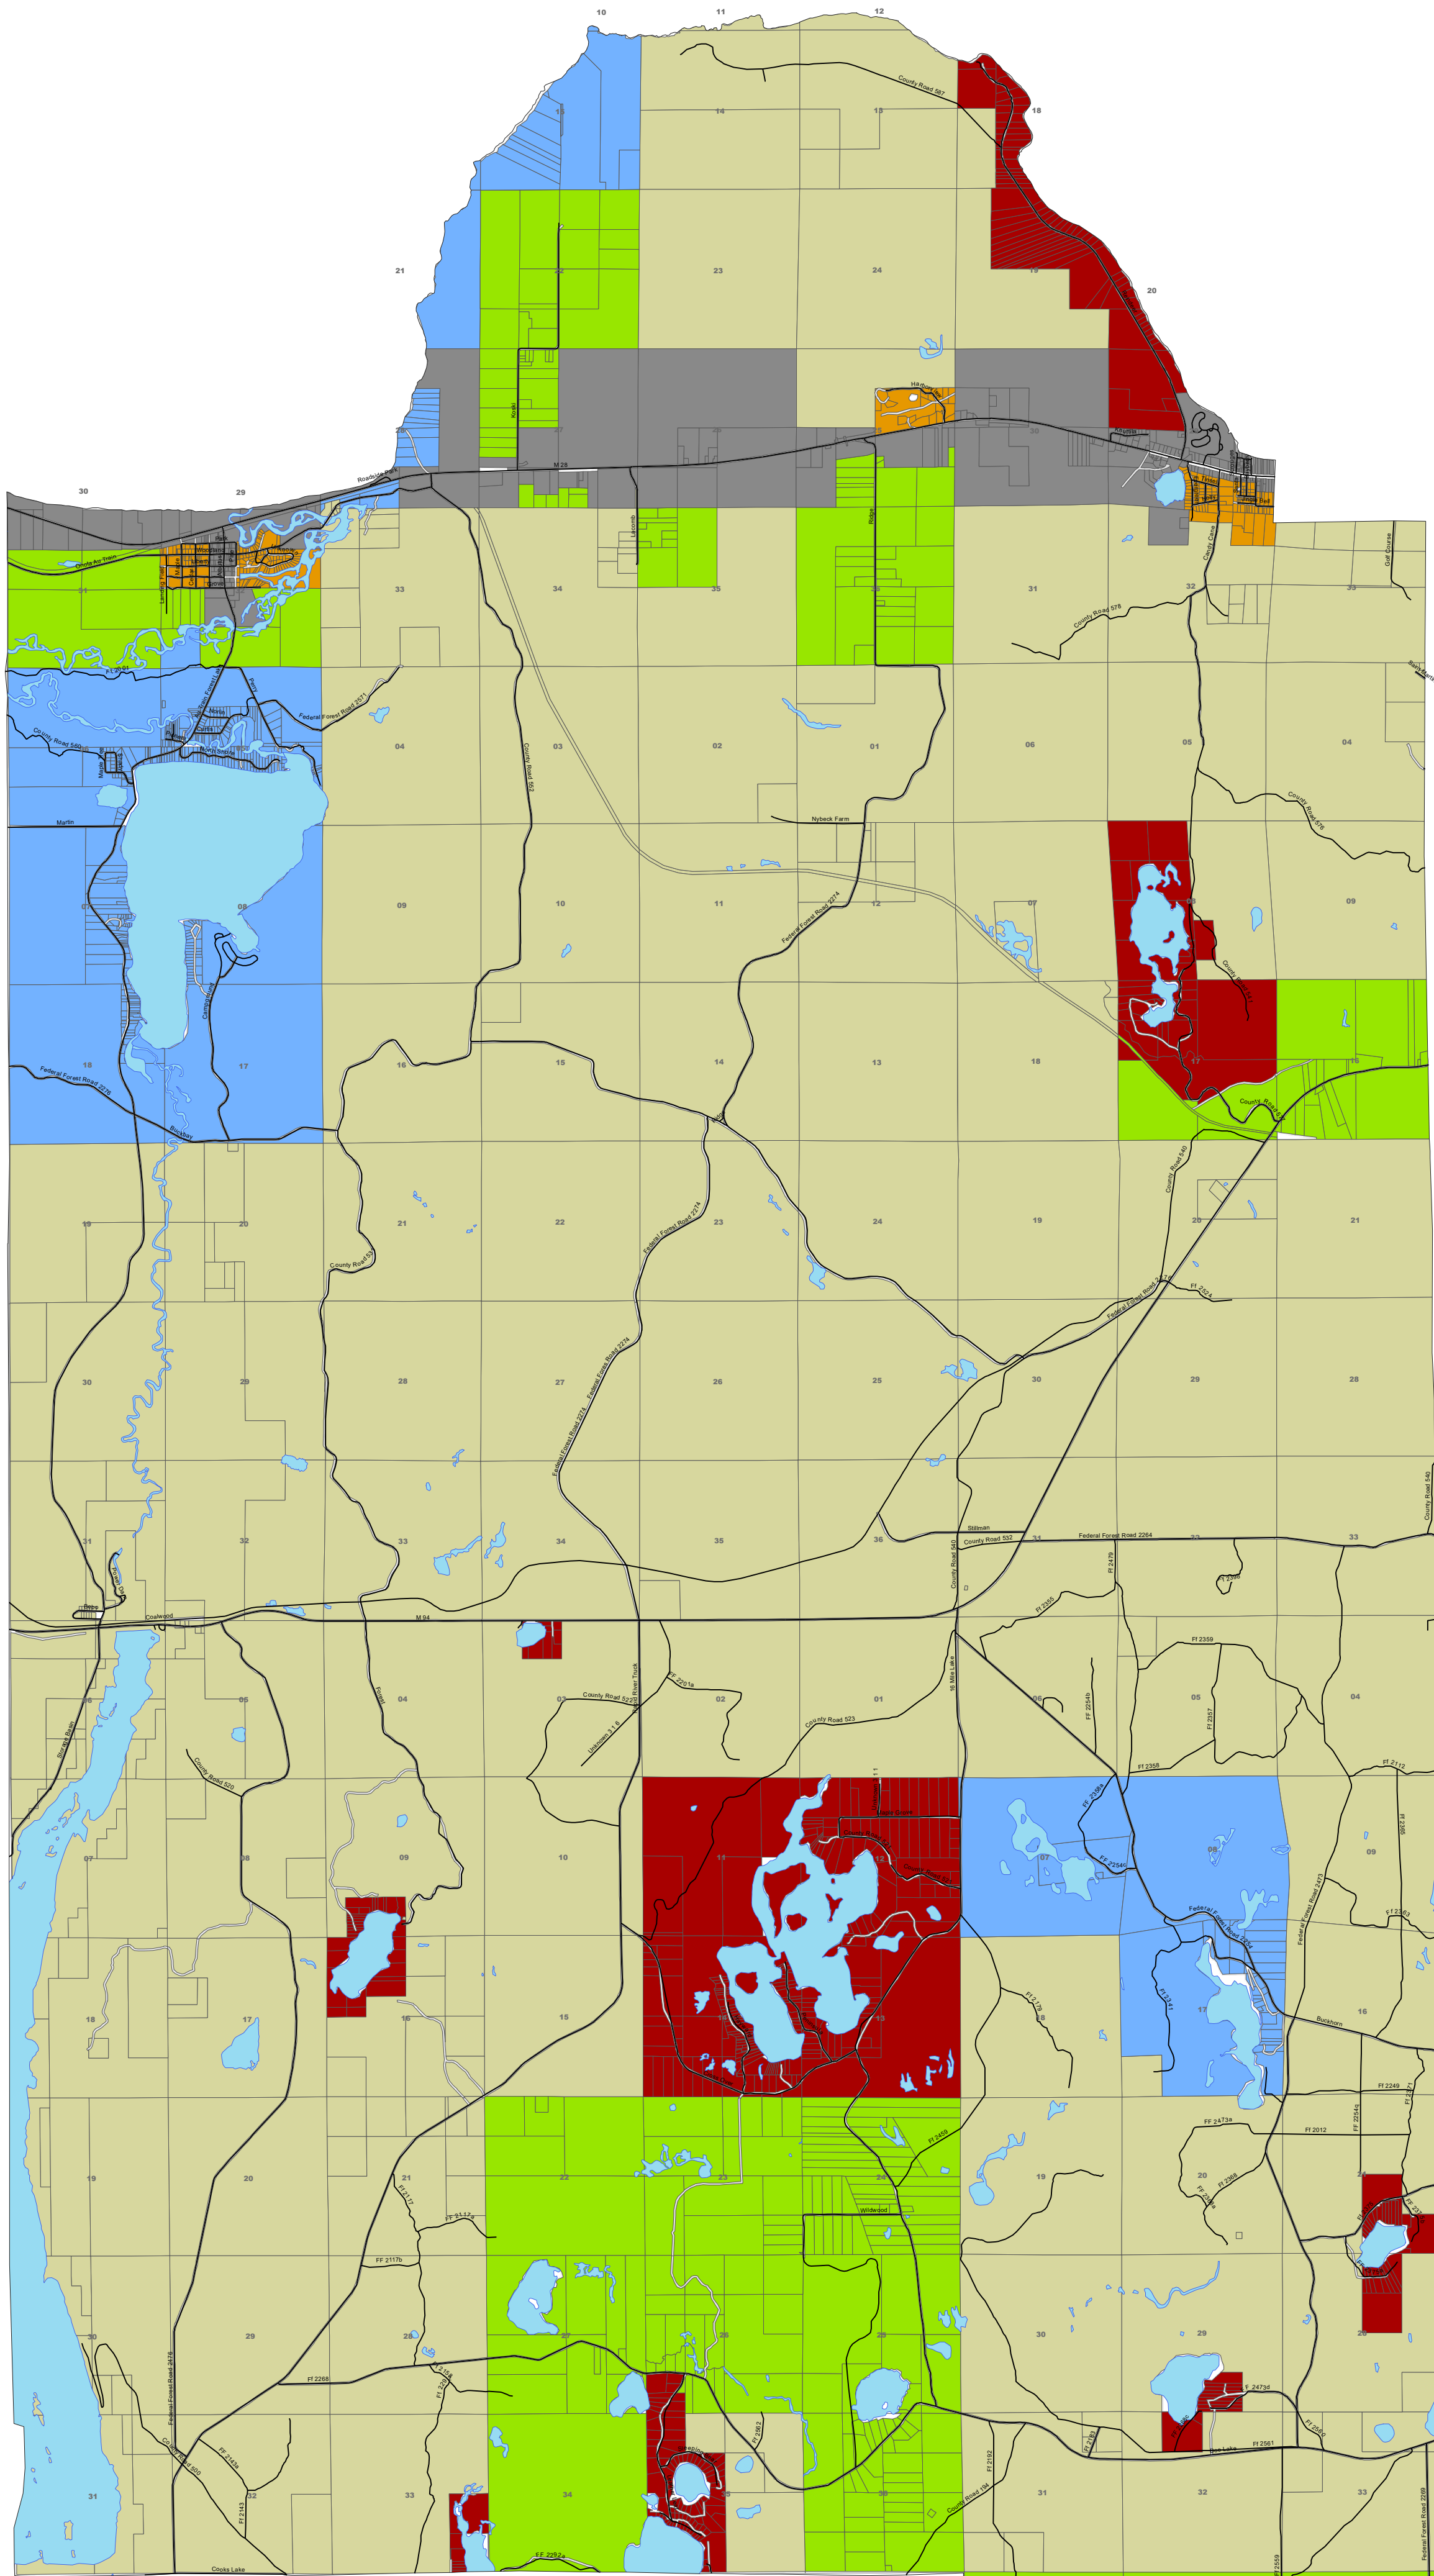

# AuTrain Township Zoning

Alger Co

05/05/2022

1:47,655

**Au Train**

**Christmas**

**Detail Location**

## Legend

~ Au Train Roads

## Zoning

- LS/R1
- LS/R2
- R1/R2
- RR1/RR2
- TD
- T/RP
- C
- M

Adopted:  
Effective:  
Amended with effective:

This is to certify that this is the Official Zoning Map for the Township of Au Train (Alger County) as adopted by the Au Train Township Board on...